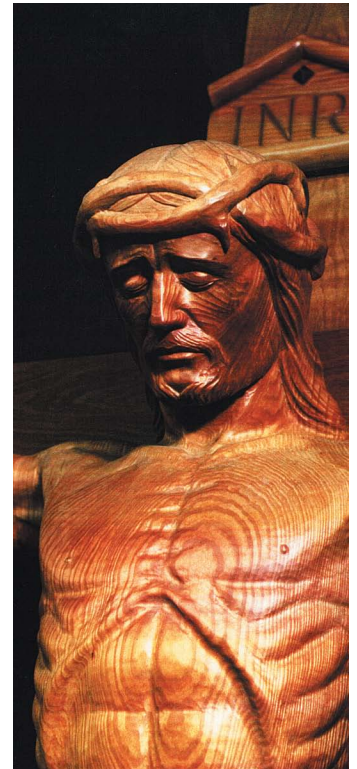

St. James Cathedral - Hand Carved Wooden Crucifix

Location Chicago, Illinois
Designer / Architect Soheil Mosun & Ziggy Puchta
Duration 1983

Scope - Soheil Mosun Limited was commissioned to produce a full scale crucifix for St. James Cathedral in Chicago, Illinois, USA.

Highlights - This magnificent life sized (approximately 6') crucifix was hand carved out of lindenwood (commonly known as basswood) over a two month period in 1983. It was installed and resides above the main altar in the St. James Cathedral.

Front View of the 6' Crucifix

Detail of the Hand Carved Lindenwood

Detail of the Intricately Carved Feet.