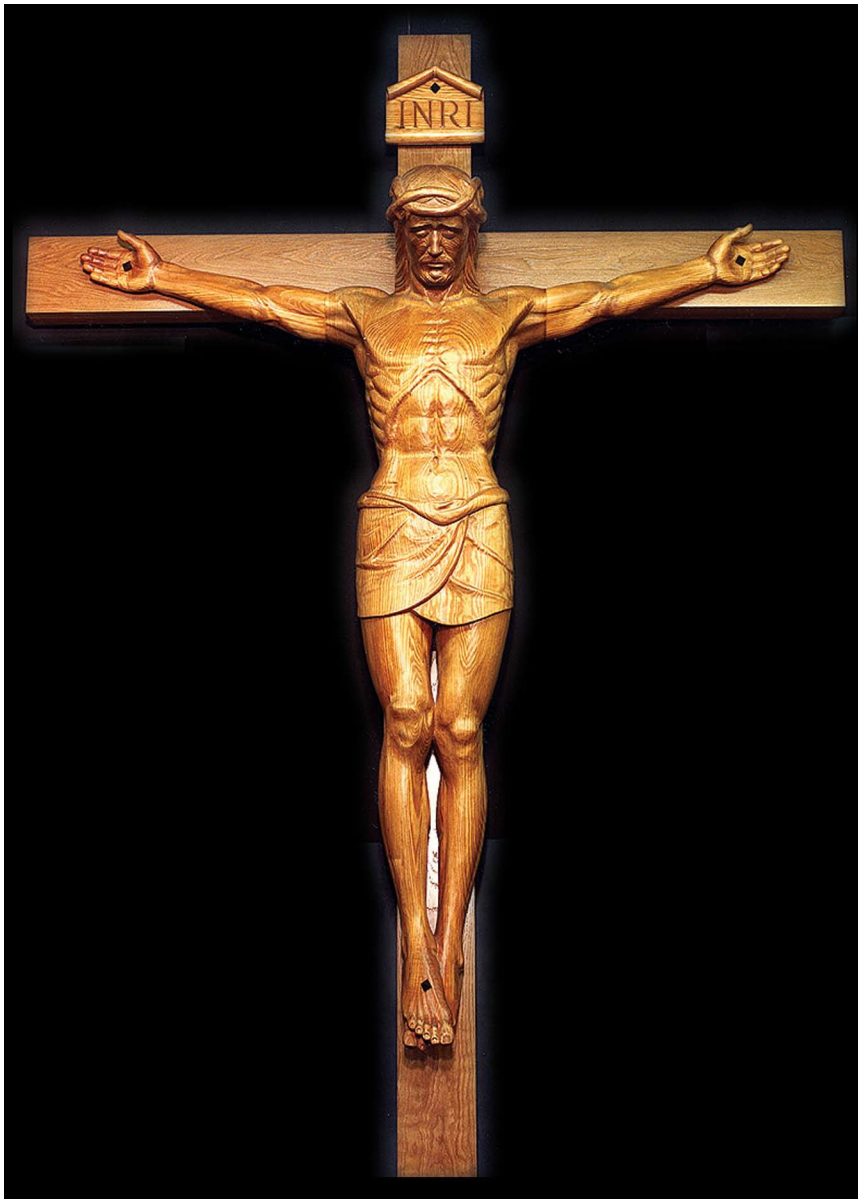

St. James Cathedral - Hand Carved Wooden Crucifix

Location Chicago, Illinois
Designer / Architect Soheil Mosun & Ziggy Puchta
Duration 1983

Scope - Soheil Mosun Limited was commissioned to produce a full scale crucifix for St. James Cathedral in Chicago, Illinois, USA.

Highlights - This magnificent life sized (approximately 6') crucifix was hand carved out of lindenwood (commonly known as basswood) over a two month period in 1983. It was installed and resides above the main altar in the St. James Cathedral.

Front View of the 6' Crucifix

Detail of the Hand Carved Lindenwood

Detail of the Intricately Carved Feet.