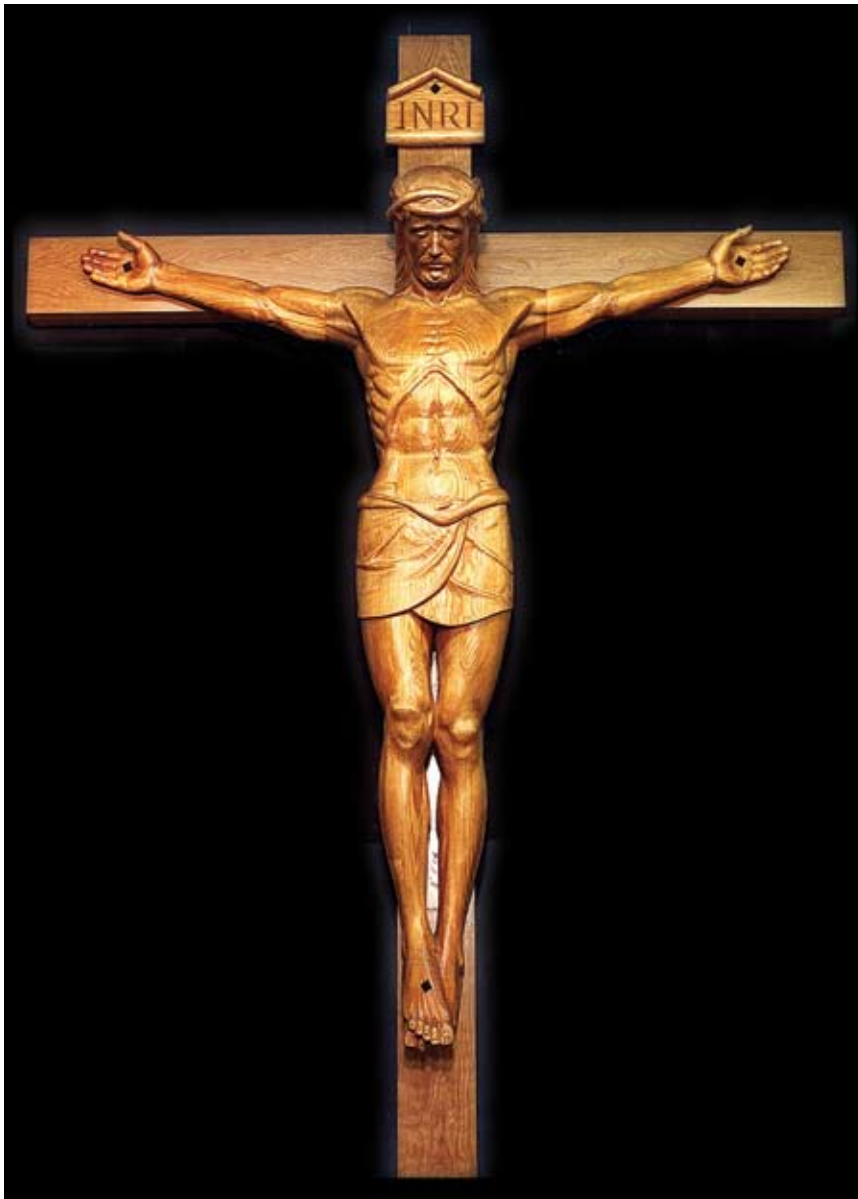

St. James Cathedral - Hand Carved Wooden Crucifix

Location Chicago, Illinois
Designer / Architect Soheil Mosun & Ziggy Puchta
Duration 1983

Scope - Soheil Mosun Limited was commissioned to produce a full scale crucifix for St. James Cathedral in Chicago, Illinois, USA.

Highlights - This magnificent life sized (approximately 6') crucifix was hand carved out of lindenwood (commonly known as basswood) over a two month period in 1983. It was installed and resides above the main altar in the St. James Cathedral.

Front View of the 6' Crucifix

Detail of the Hand Carved Lindenwood

Detail of the Intricately Carved Feet.